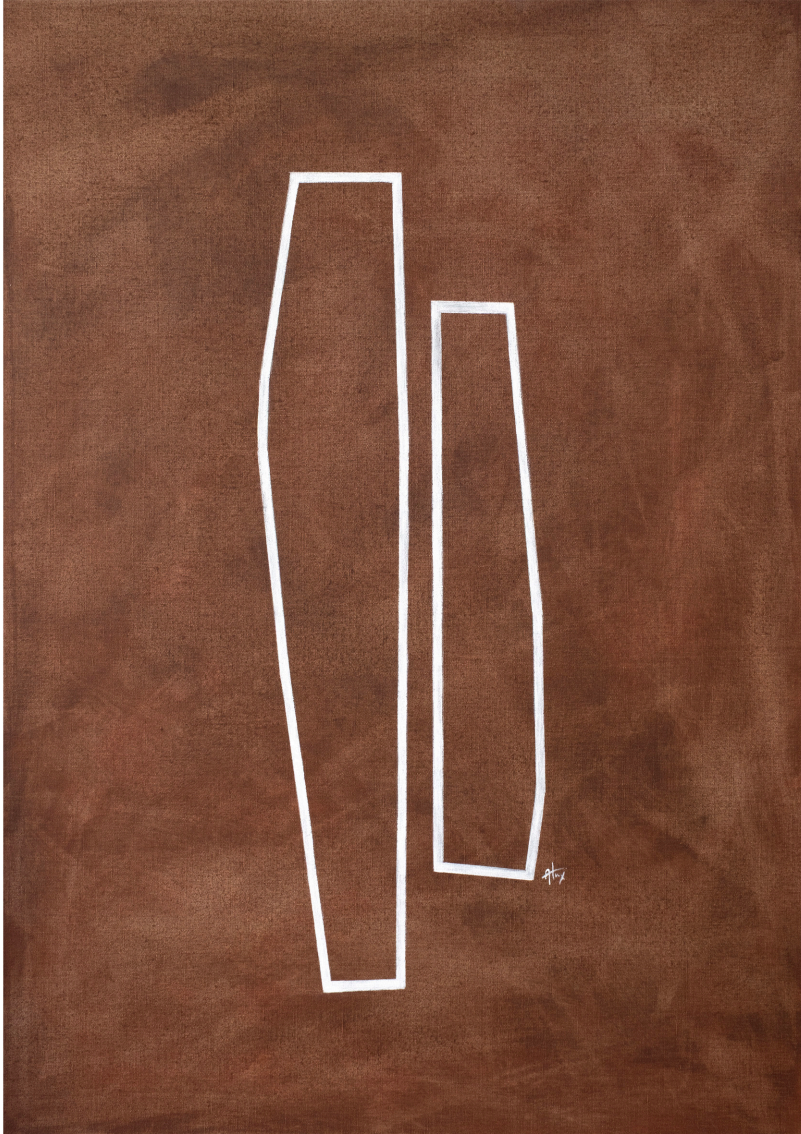

* The artwork can also be made without the handmade stitching, if preferred

Cycladic forms _ diptych

Acrylics
Raw linen canvas
Blue black and soft grey *
Diptych, square or portrait

* Custom color variations can be discussed for this artwork.

Evolving _ diptych

Acrylics
Raw linen canvas
Hand stitched details *
Deep, almost black green
Diptych, square or portrait

* The artwork can also be made without the handmade stitching, if preferred

Legs form