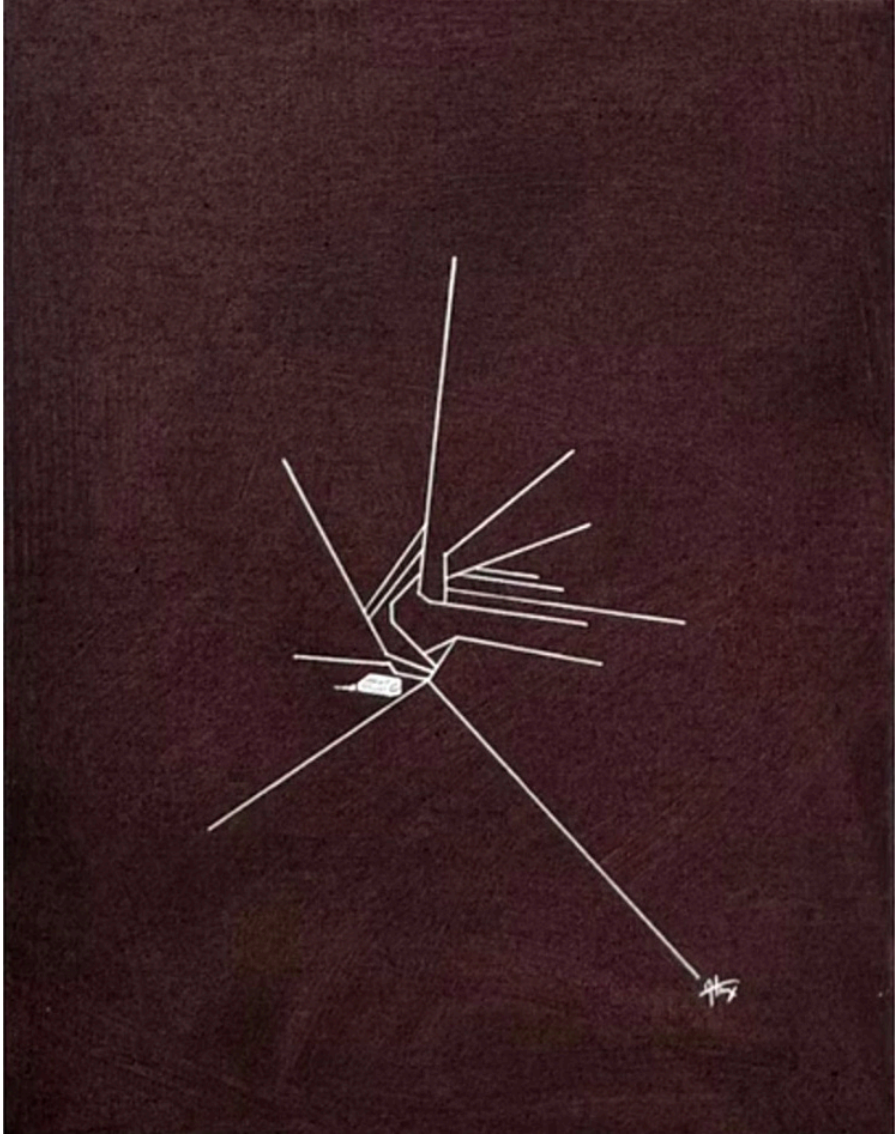

Squares (almost)

* Custom color variations
can be discussed for this artwork.

Torso _ 010

Acrylics
Raw linen canvas
Blue black *
Landscape

* Custom color variations can be discussed for this artwork.

Landscape